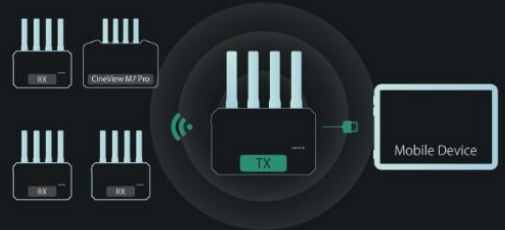

4K Ultra HD Image Quality

Less than 50ms latency
Transmit Up to 1300ft/400m

Camera
Control Support

USB Wired Monitoring for Mobile Devices
Supported on Both TX & RX

H.265 Efficient Encoding

Accsoon
Wireless Ecosystem

Monitoring on Up to 5 Devices

New Generation Dual-Band
(2.4GHz+5GHz) + DFS transmission

1-12 Level Adjustable Bitrate

Versatile Interfaces

H.265 High Efficiency Video Coding

Advanced H.265 encoding brings 4K wireless transmission to a new level of clarity and stability. At the same bitrate, images are cleaner, motion is smoother, and every detail is preserved, so directors, cinematographers, and clients see exactly what matters.

H.265

H.264

Next-Gen Dual-Band Transmission

2.4GHz

5GHz

 2.4GHz + 5GHz
DUAL-BAND

1 Wired + 4 Wireless Connections Creativity upon Flexibility

Wireless Camera Control Gets Smarter

✔ Touch Focus

AF touch focus works in any zone, just tap to shift focus or drag the box to follow your subject.

✔ Record Trigger

Simultaneously and bi-directional record on the camera, as well as the monitor.