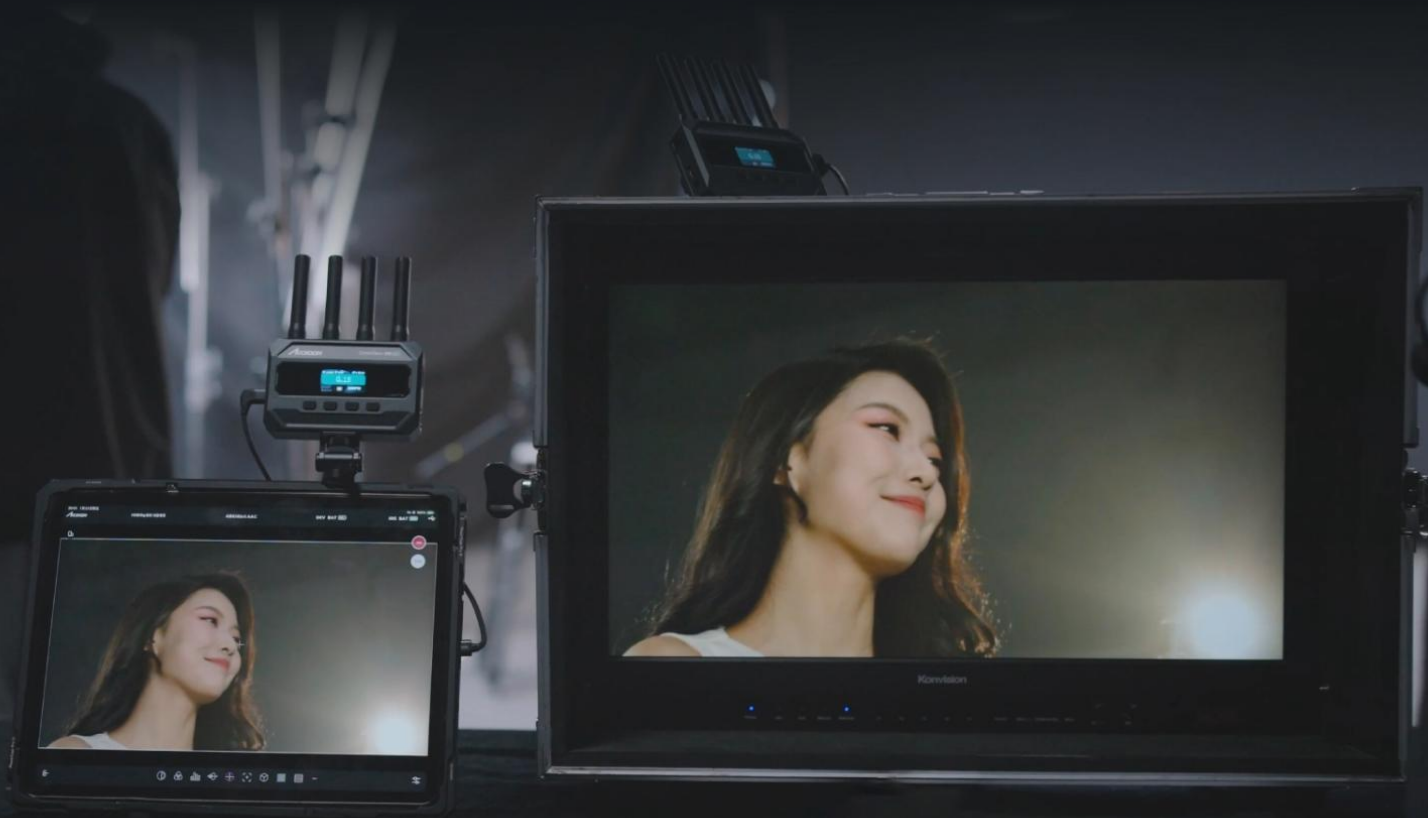

USB Wired Monitoring for Mobile Devices Supported on Both TX & RX